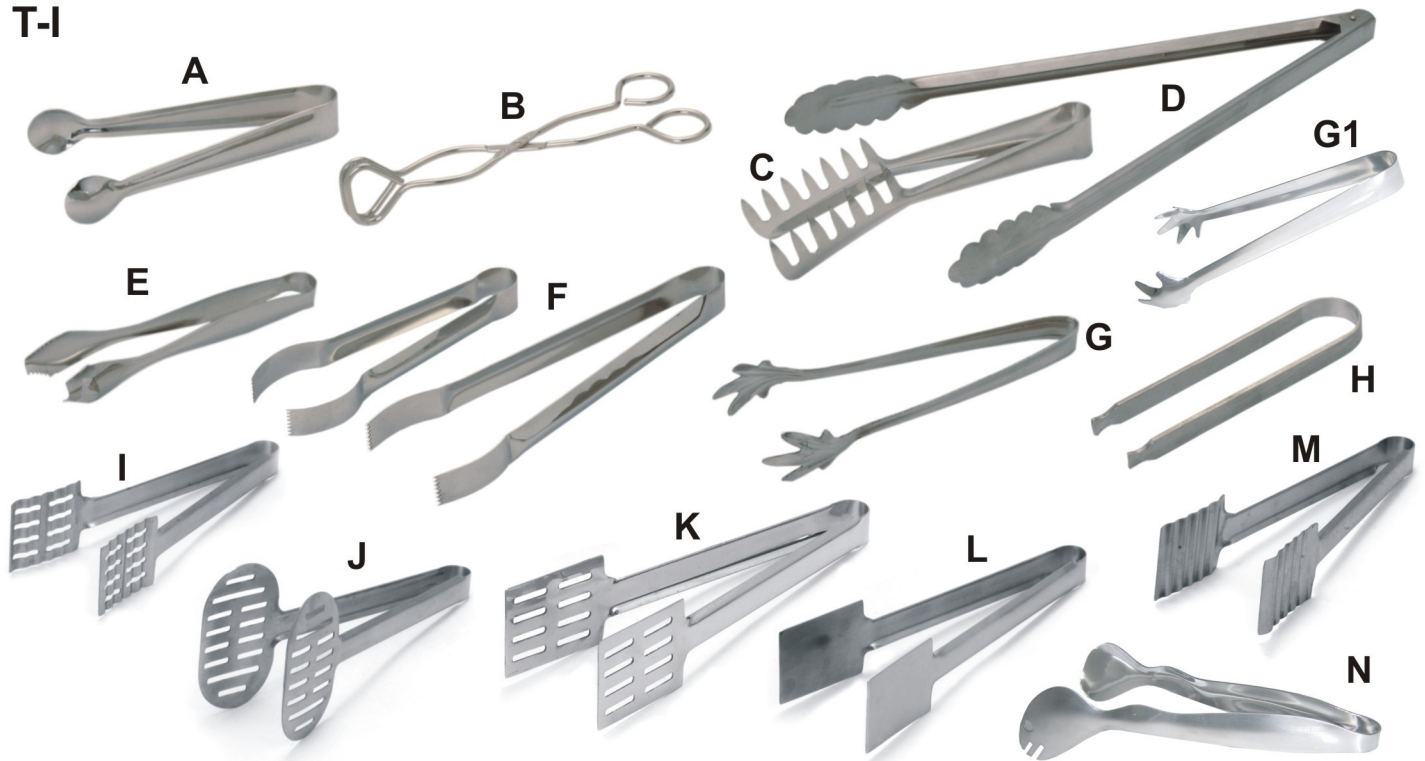

T-I

- A) Sugar Tong
- B) Scissor Tong small & large
- C) Spaghetti Tong 0.9 mm
- D) Utility Tong 9", 12" & 16" L (0.45, 0.7, 0.9 & 1.2mm)

- E) Ice Tong
- F) Pom Tong 6", 9", 12" (0.7 & 0.9 mm)
- G) Ice Tong Star
- G1) Star Ice Tong
- H) Heavy Ice Tong
- I) C.C. Large Cake Tong

- J) Oval Ham Burger Tong
- K) Large Cake Tong Slotted
- L) Wide Flat Tong
- M) C.C. Wide Cake Tong
- N) Asparagus Tong

T-II

- A) Serving Tong
- B) Long Hamburger Tong
- C) Hamburger Tong
- D) Sandwich Tong
- E) Scissor Tong 15"

- F) Long Steak Tong (Pipe) 18", 21"
- G) Pie Lifter & Server wide
- H) Heavy Pie Server
- I) Flan Lifter
- J) Flat Tong Slotted
- K) Flat Tong

- L) Bowl Tong
- M) Sandwich Tong Bend
- N) Sandwich Cake Tong
- O) German Tong Bend 35, 45 cm
- P) German Tong Straight 37, 45 cm

TRIANGLE 23CM
SALAD TONG

SHELL TONG

SMALL SCALLOP TONGS

DSC08567

COOKIE
TONG

DSC08183

C SALAD TONG
WITH FORK

DSC07226