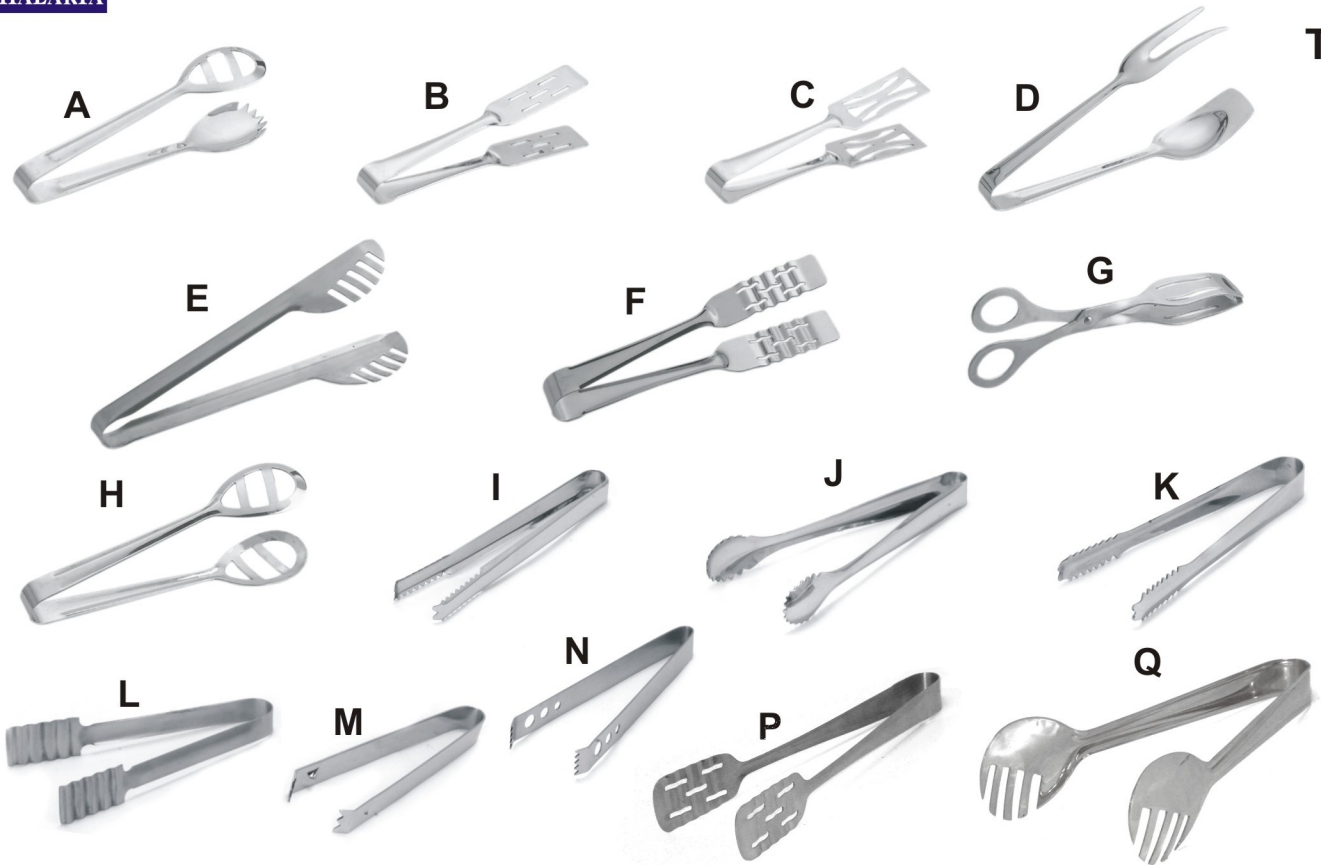

T-III

- A) Oval Salad Tong
- B) Sandwich Tong small
- C) Pastry Tong slotted medium
- D) Roasting Tong
- E) C Salad Tong

- F) Cake Tong slotted small
- G) Scissor Cake Tong
- H) Oval Slotted End Tongs
- I) Deluxe Ice Tong
- J) C.C. Ice Tong
- K) Ice Tong 7"

- L) Candy Tong
- M) Deluxe Ice Tong Heavy
- N) Wide Heavy Ice Tong With Hole
- P) Cake Tong
- Q) Oval Slad Tong Side Slot