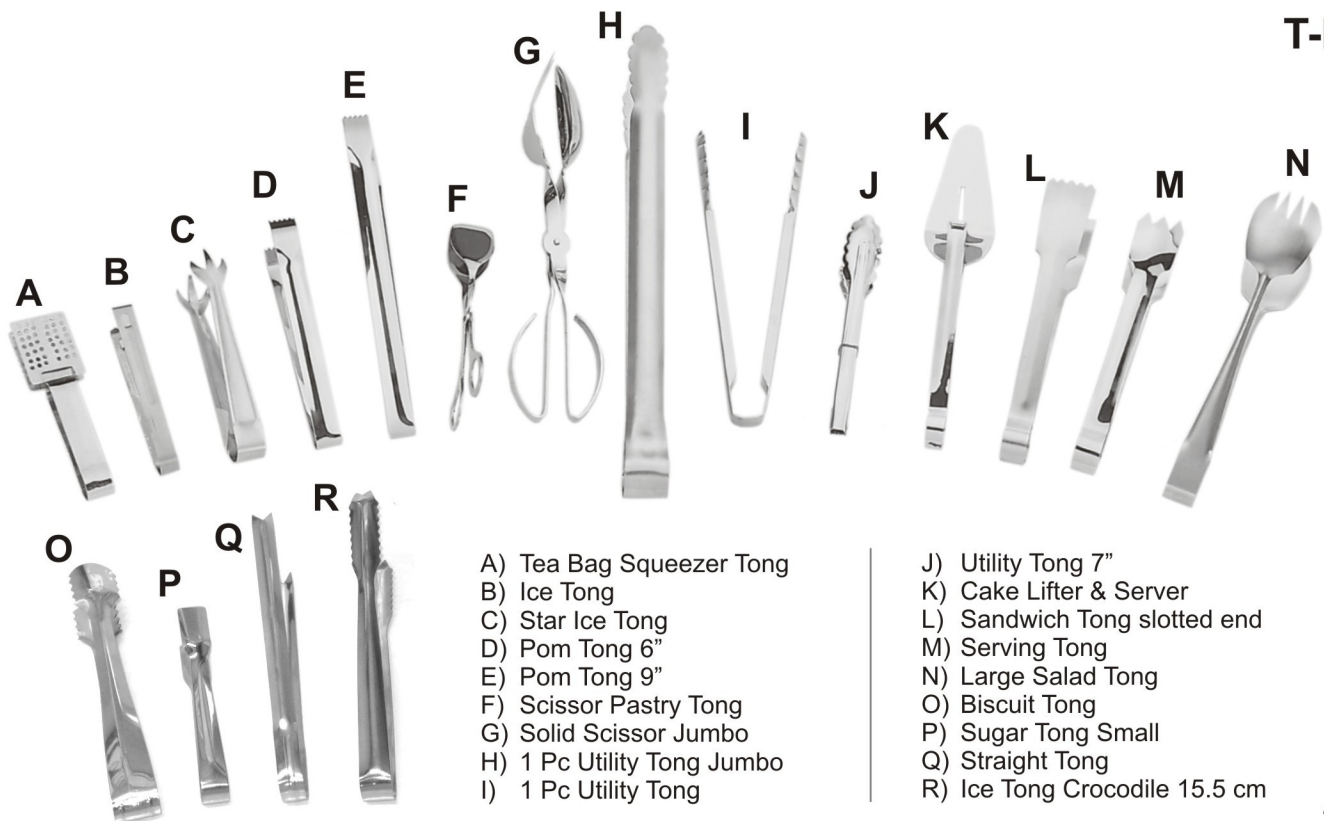

- F) Long Steak Tong (Pipe) 18", 21"
- G) Pie Lifter & Server wide
- H) Heavy Pie Server
- I) Flan Lifter
- J) Flat Tong Slotted
- K) Flat Tong

- L) Bowl Tong
- M) Sandwich Tong Bend
- N) Sandwich Cake Tong
- O) German Tong Bend 35, 45 cm
- P) German Tong Straight 37, 45 cm

T-III

- A) Oval Salad Tong
- B) Sandwich Tong small
- C) Pastry Tong slotted medium
- D) Roasting Tong
- E) C Salad Tong

- F) Cake Tong slotted small
- G) Scissor Cake Tong
- H) Oval Slotted End Tongs
- I) Deluxe Ice Tong
- J) C.C. Ice Tong
- K) Ice Tong 7"

- L) Candy Tong
- M) Deluxe Ice Tong Heavy
- N) Wide Heavy Ice Tong With Hole
- P) Cake Tong
- Q) Oval Slad Tong Side Slot

T-IV

- A) Tea Bag Squeezer Tong
- B) Ice Tong
- C) Star Ice Tong
- D) Pom Tong 6"
- E) Pom Tong 9"
- F) Scissor Pastry Tong
- G) Solid Scissor Jumbo
- H) 1 Pc Utility Tong Jumbo
- I) 1 Pc Utility Tong