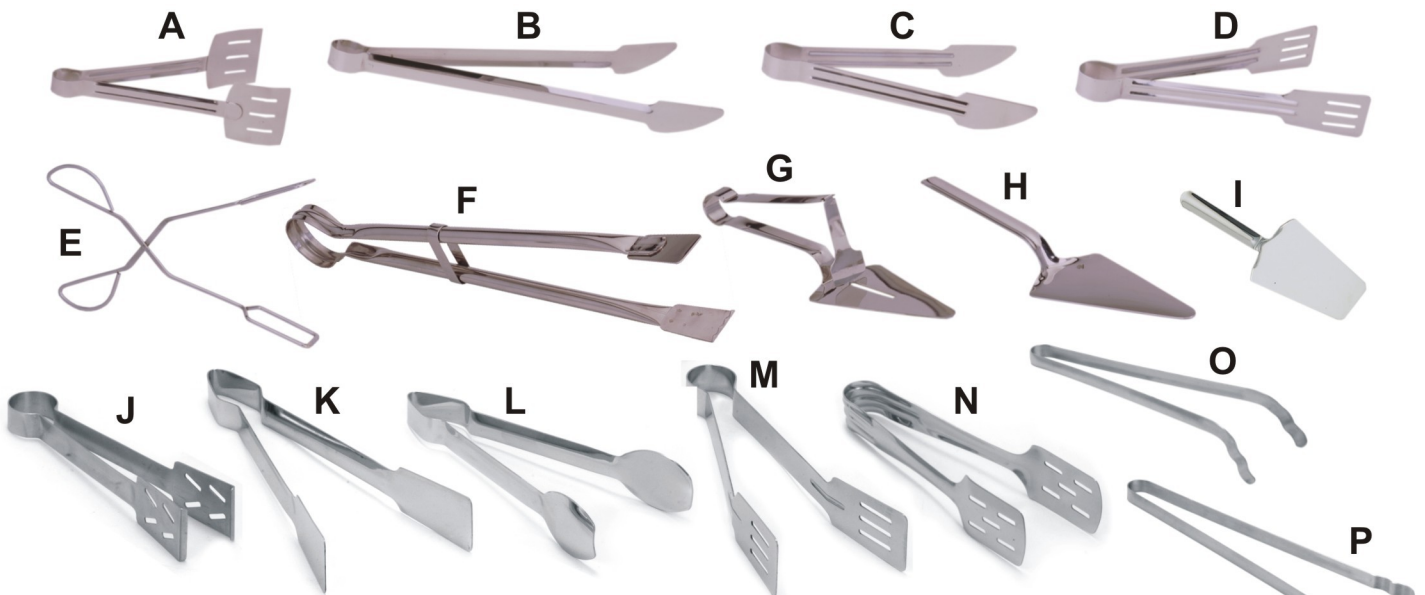

T-I

- A) Sugar Tong
- B) Scissor Tong small & large
- C) Spaghetti Tong 0.9 mm
- D) Utility Tong 9", 12" & 16" L (0.45, 0.7, 0.9 & 1.2mm)

- E) Ice Tong
- F) Pom Tong 6", 9", 12" (0.7 & 0.9 mm)
- G) Ice Tong Star
- G1) Star Ice Tong
- H) Heavy Ice Tong
- I) C.C. Large Cake Tong

- J) Oval Ham Burger Tong
- K) Large Cake Tong Slotted
- L) Wide Flat Tong
- M) C.C. Wide Cake Tong
- N) Asparagus Tong

T-II

- A) Serving Tong
- B) Long Hamburger Tong
- C) Hamburger Tong
- D) Sandwich Tong
- E) Scissor Tong 15"

- F) Long Steak Tong (Pipe) 18", 21"
- G) Pie Lifter & Server wide
- H) Heavy Pie Server
- I) Flan Lifter
- J) Flat Tong Slotted
- K) Flat Tong

- L) Bowl Tong
- M) Sandwich Tong Bend
- N) Sandwich Cake Tong
- O) German Tong Bend 35, 45 cm
- P) German Tong Straight 37, 45 cm

TRIANGLE 23CM
SALAD TONG

SHELL TONG

SMALL SCALLOP TONGS

DSC08567

COOKIE
TONG

DSC08183

C SALAD TONG
WITH FORK

DSC07226