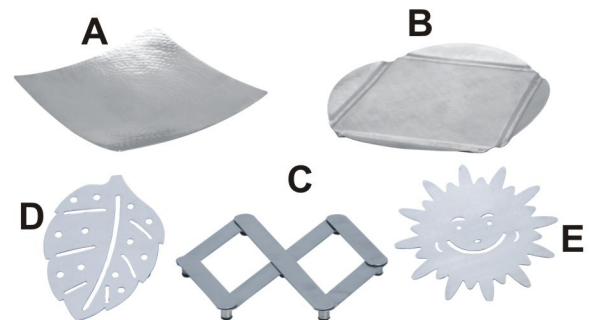

- | | | |
|----------------------------|----------------------------|--------------------------------|
| A) Card Stand | C) Napkin Holder | F) Deep Square Coaster W/Stand |
| B) Triangular Saucer W/Cup | D) S/S Square Saucer Large | G) Square Coaster W/Stand |
| E) Oval Coaster W/Stand | | |

LFC-V

A) Wine Bottle Stand

B) Bottle Opener Pipe Type.

LFC-VI

Glass Holders With Various Design

LFC-VIII

- A) Flower Vase
- B) Flower Vase W/Hammered
- C) Flower Vase Straight
- D) Flower Vase
- E) Flower Vase Oval
- F) Flower Stand

LFC-VII

- A) Fruit Plate
- B) Serving Tray
- C) Trivet
- D) Leaf Table Mat
- E) Sun Table Mat

LFC-IX

- A) Menu Card Holder.
- B) Paper Weight.
- C) S/S Sugar And Tea Pourer
- D) Candy Bowl

- E) Salad Cup 9.5 cm
- F) DB Ashtray
- G) Salad Cup 9.5 cm 3 Corner
- H) Salad Cup 9.5 cm 4 Corner